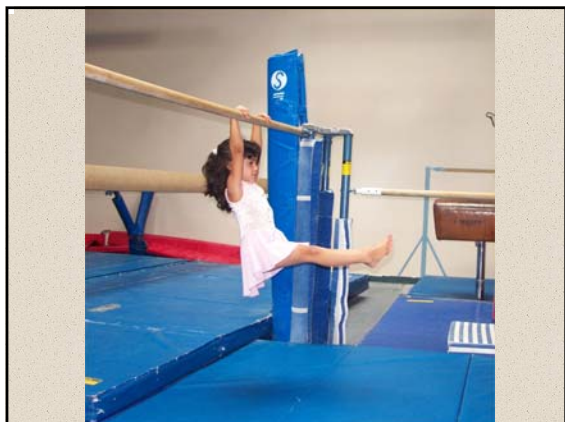

Provide a Safe Environment

- Physical Plant.
  - Parking areas
  - Entrances and exits
  - Delivery areas/loading docks
  - Sidewalks and walkways
  - Landscaping
  - Snow and ice removal
  - General exterior maintenance
  - Signage and notices

A cartoon character with red hair, glasses, and a wide smile is holding a red bucket labeled "Choi". He has small blue clouds around his head, suggesting he is happy or excited.