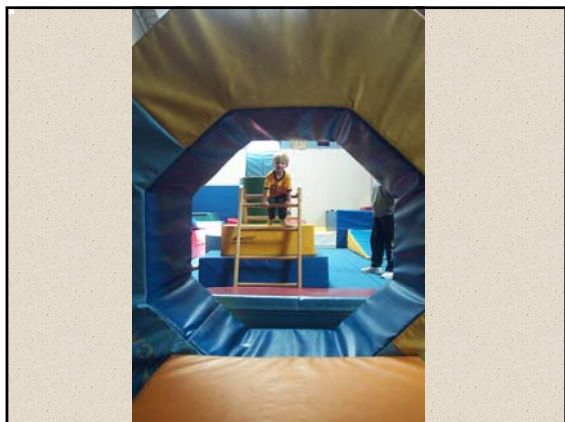

Legal Duties of Coaches

- Properly plan the activity
- Supervise the activity closely
- Provide proper instruction
- Provide a safe environment
- Warn of inherent risks
- Provide emergency assistance
- Keep informed
- Know your students
- Keep adequate records

Gymnastics TRY-Angle